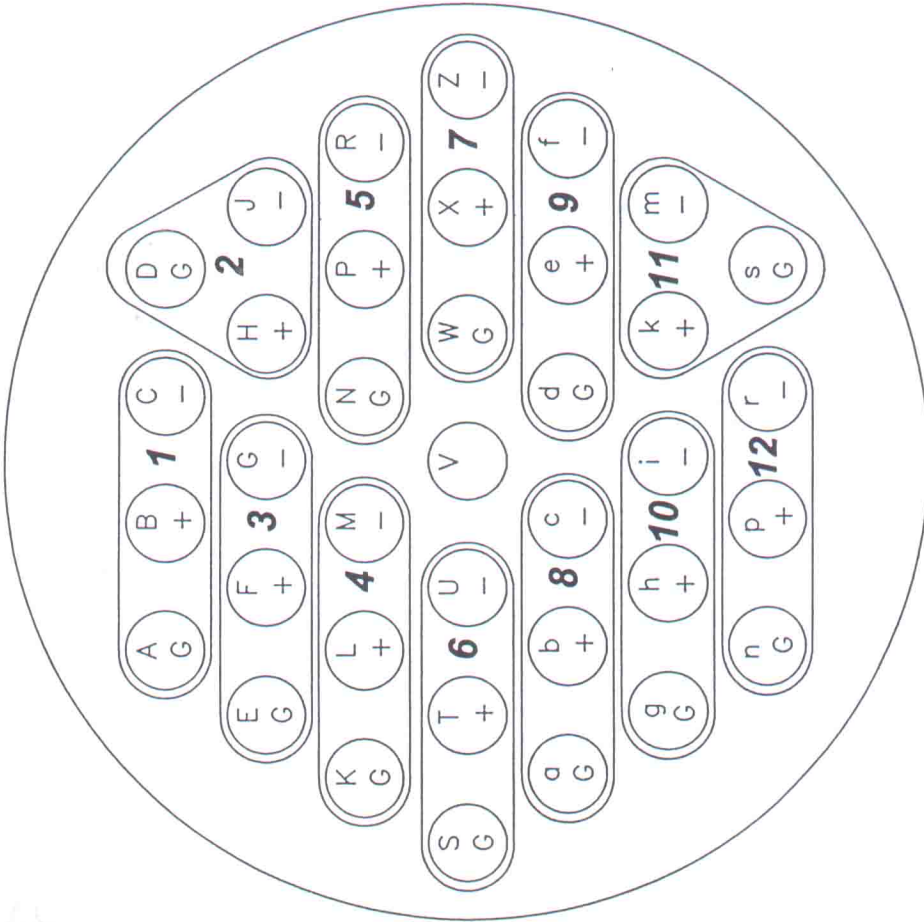

CA 37 - FEMALE

WIRING VIEW

Pair #	Ground	Hot (+)	Cold (-)
1	A	B	C
2	D	H	J
3	E	F	G
4	K	L	M
5	N	P	R
6	S	T	U
7	W	X	Z
8	a	b	c
9	d	e	f
10	g	h	i
11	s	k	m
12	n	p	r

REVISIONS			
ZONE	REV	DESCRIPTION	DATE

Radial
engineering

TITLE: RADIAL CA 37 FEMALE

DESIGNED BY: SORIN POPA
APPROVED BY: CARSON FEE
DATE: 31-OCT-1998

DMG NO. 10015
FINISH: SHEET 1 of 1

This document contains information proprietary to CableTek Electronics Ltd. and shall not be used for Engineering, Design, Procurement or Manufacture, in whole or in part, without the written consent of CableTek Electronics Ltd.