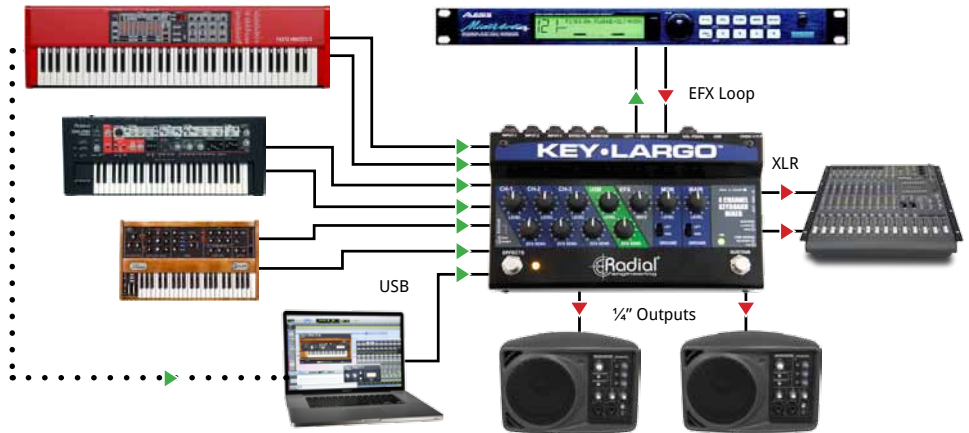

[Read More pg.6](#)

KEY-LARGO

Keyboard Mixer and DAC

The Key-Largo™ is a Radial first... it is a combination keyboard mixer, DAC, effects loop and remote control in a super compact pedal format. Think about performance... think about your main keyboards, a controller and your Mainstage sound bank wrapped up in your laptop. Then think about Radial and our world-famous direct boxes. This is Key-Largo.

[Learn More pg.4](#)

PRESENTER

Complete keynote solution

The Presenter™ combines a microphone preamp and a USB program input to create the ultimate interface for any presentation, from school lectures to corporate audio. An XLR mic input allows you to connect a podium microphone and provide it with phantom power. The mic signal can then be adjusted using three EQ controls: a high-pass filter rolls off excessive low end, and Low and High knobs allow you to tailor the frequency response. A program input level controls the volume of the USB input or the 3.5mm jack on the front of the unit, so you can connect the outputs of your laptop, smartphone, or MP3 player and blend it with the signal from the microphone. XLR outputs provide balanced feeds for a set of powered speakers, providing an all-in-one portable solution for any speaking engagement.