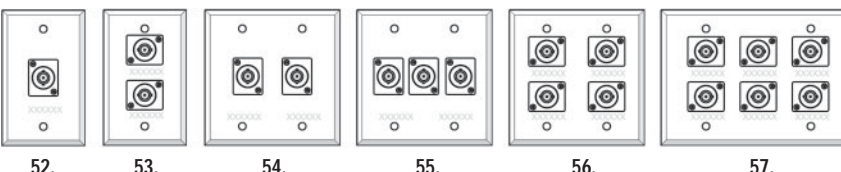

With recessed 75 ohm BNC video connectors installed

Radial plate w/recess BNC	Order #
52.	R920 1144
53.	R920 1244
54.	R920 2244
55.	R920 2344
56.	R920 2444
57.	R920 3644