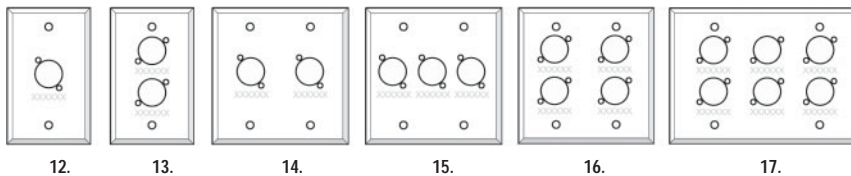

Plates

Wall Plates

Standard blank wall plates

Blank plates with 3/8" cut-out (for 1/4" connectors)

With 'D' size cut-outs

With XLR female connectors installed

Radial wall plate - blank

Item	Order #
1. stainless	R920 1000
2. stainless	R920 2000
3. stainless	R920 3000
4. aluminum	R921 1000
5. aluminum	R921 2000
6. aluminum	R921 3000