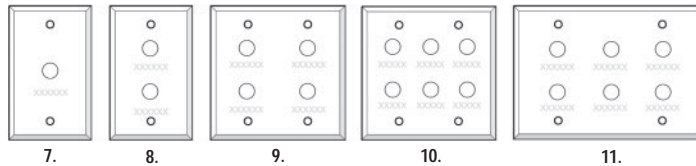

Blank plates with 3/8" cut-out (for 1/4" connectors)