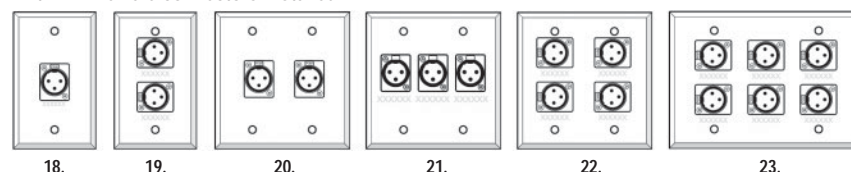

Plates

Wall Plates

Standard blank wall plates

Blank plates with 3/8" cut-out (for 1/4" connectors)

With 'D' size cut-outs

With XLR female connectors installed

Radial wall plate - blank

Item	Order #
1. stainless	R920 1000
2. stainless	R920 2000
3. stainless	R920 3000
4. aluminum	R921 1000
5. aluminum	R921 2000
6. aluminum	R921 3000