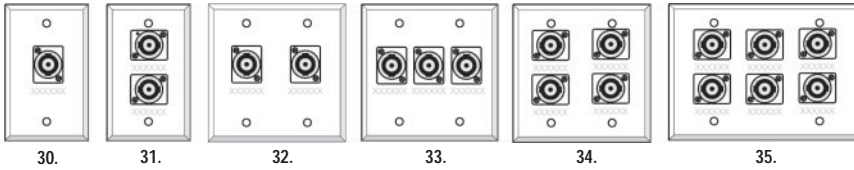

Cable/Management

With XLR male connectors installed

Radial plate with XLR-M Item	Order #
24.	R920 1121
25.	R920 1221
26.	R920 2221
27.	R920 2321
28.	R920 2421
29.	R920 3621

With Speakon connectors installed