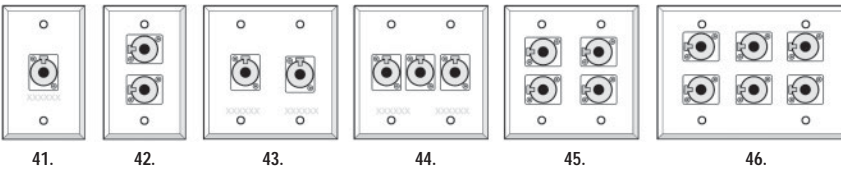

With locking 1/4" connectors installed

Radial plate with 1/4" locking	Order #
41.	R920 1113
42.	R920 1213
43.	R920 2213
44.	R920 2313
45.	R920 2413
46.	R920 3613