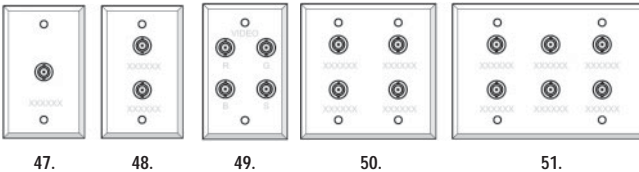

With BNC 75 ohm video connectors installed

Radial plate with BNC	Order #
47.	R920 1142
48.	R920 1242
49.	R920 1442
50.	R920 2442
51.	R920 3642