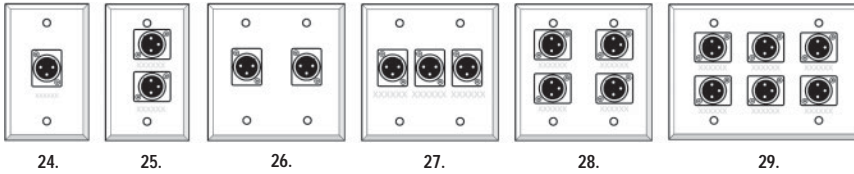

Radial plate with XLR-F

18.	R920 1122
19.	R920 1222
20.	R920 2222
21.	R920 2322
22.	R920 2422
23.	R920 3622

Wall Plates

Direct Box/Interface

Audio Cables

Connectors

Video

Bulk Cable

Cable/Management

With XLR male connectors installed

Radial plate with XLR-M Item	Order #
24.	R920 1121
25.	R920 1221
26.	R920 2221
27.	R920 2321
28.	R920 2421
29.	R920 3621

With Speakon connectors installed