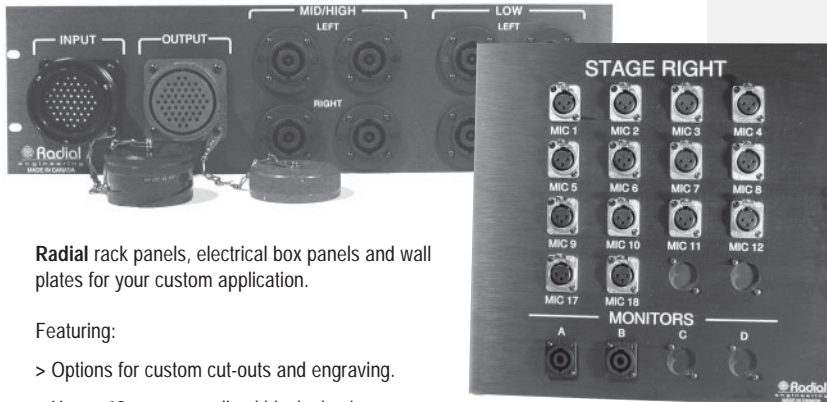

Panels

Custom Rackmount Panels/ Box Panels / Wall Plates

Radial rack panels, electrical box panels and wall plates for your custom application.

Featuring:

- > Options for custom cut-outs and engraving.
- > Heavy 12 gauge anodized black aluminum or stainless steel (wall plate only).
- > Laser etched labels. We can even engrave your logo!