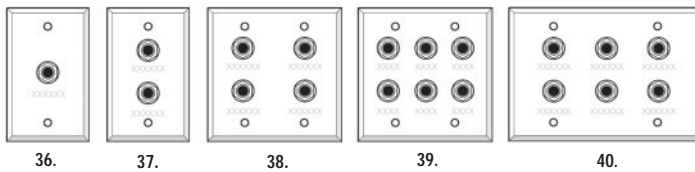

With 1/4" TRS connectors installed

Radial plate with 1/4" TRS	Order #
36.	R920 1112
37.	R920 1212
38.	R920 2412
39.	R920 2612
40.	R920 3612