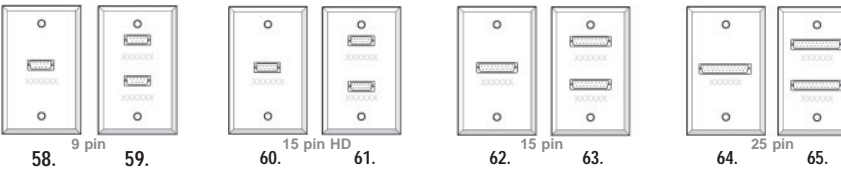

With D-Sub connectors installed

Radial plate with D-Sub	Order #
58.	R920 1151
59.	R920 1251
60.	R920 1152
61.	R920 1252
62.	R920 1153
63.	R920 1253
64.	R920 1155
65.	R920 1255

With RCA-F

With 'F'

With Tel/Cat 5

With SVHS-F

Radial plate w/connector(s)	Order #
66.	R920 1214
67.	R920 1414
68.	R920 1145
69.	R920 1245
70.	R920 1161
71.	R920 1162
72.	R920 1146