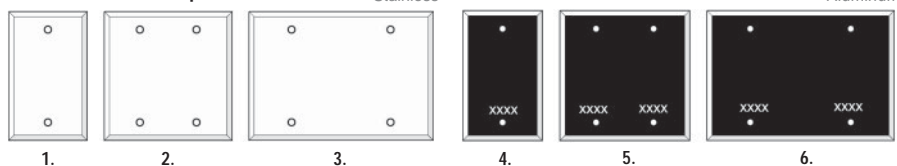

Plates

Wall Plates

Standard blank wall plates