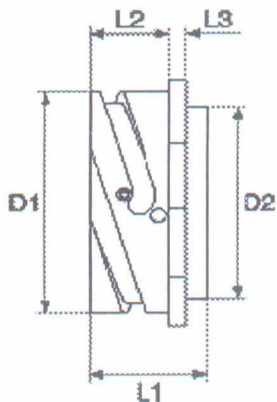

# Radial V-Lock Connector Dimensions

**\*Connector without locking ring**

Pins	L1	L2	L3	L4	L5	D1	D2	D3
25	36.0	20.6	4	44.5	34.9	40.9	35.3	3.7
37	36.0	20.6	4	50.8	39.7	46.7	41.4	3.7
54	37.6	22.2	4	57.0	44.5	53.4	47.8	4.3
85/150/201	37.6	22.2	4	69.9	55.5	65.5	59.0	4.3