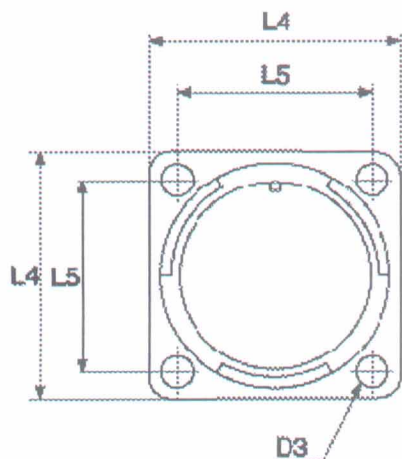

# Radial V-Lock Connector Dimensions

**\*Connector without locking ring**

Pins	L1	L2	L3	L4	L5	D1	D2	D3
25	36.0	20.6	4	44.5	34.9	40.9	35.3	3.7
37	36.0	20.6	4	50.8	39.7	46.7	41.4	3.7
54	37.6	22.2	4	57.0	44.5	53.4	47.8	4.3
85/150/201	37.6	22.2	4	69.9	55.5	65.5	59.0	4.3