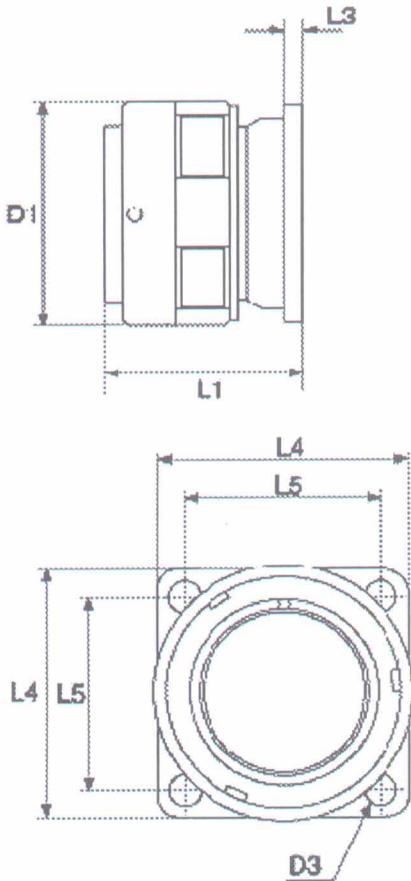

Radial V-Lock Connector Dimensions

***Connector with locking ring**

Pins	L1	L3	L4	L5	D1	D3
25	41.0	4	44.5	34.9	47.6	3.7
37	41.8	4	50.8	39.7	54.4	3.7
54	45.0	4	57.0	44.5	61.1	4.3
85/150/201	45.0	4	69.9	55.5	73.5	4.3