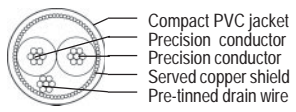

Mogami 3159 rack and console cable is a compact 110 ohm AES/EBU cable designed for internal console and patch bay wiring where small size and flexibility are considerations. Flexible PVC jacket, pre-tinned drain wire, and served shield are key features.

Mogami 110-ohm AES/EBU cable

Order #	Model	Cond	Strands	Gauge	OD (in)
W500 3159-xx	W3159	2	7x32	24 AWG	.126

Roll Lengths: 328' 100m, 656' / 200m
Colours: Blk-00, Gry-08