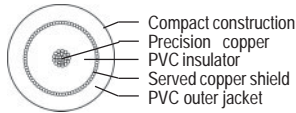

75 Ohm S/P-DIF Coax

Mogami 2964 S/P-DIF cable is a compact 75 ohm coaxial cable suited for digital interfacing. Features compact, yet flexible construction, with precision extruded copper to eliminate data loss due to reflections. An ideal cable for rack and interconnect wiring.

Mogami S/P-DIF cable

Order #	Model	Cond	Shield	Gauge	OD (in)
W170 2964-xx	W2964-00	1	Served	24 AWG	.189

Roll Lengths: 656' / 200m
Colours: Blk-00, Red-02, Yel-04, Grn-05, Blu-06