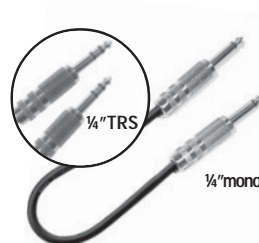

Radial 1/4" ~ 1/4" Patch

Ultra-slim and flexible, this **Radial** coaxial assembly is ideal for 48 point patch bays where space is tight. Features 100% nickel connector for maximum shielding.

Radial cable - 1/4" mono

Order #	Model	Length
R155 9012	RPH12	12"
R155 9018	RPH18	18"
R155 9024	RPH24	24"
R155 9030	RPH30	30"
R155 9036	RPH36	36"

Colour: Blk - 00

Radial cable - 1/4" TRS

Order #	Model	Length
R157 9012	RPH12S	12"
R157 9018	RPH18S	18"
R157 9024	RPH24S	24"
R157 9030	RPH30S	30"
R157 9036	RPH36S	36"

Colour: Blk-00

Mogami 1/4" ~ 1/4" Patch

Ultra-slim, low noise **Mogami** coax cable with 100% OFC conductor, in mono or balanced configuration. Mono or tip-ring-sleeve premium nickel connectors.

Mogami cable - 1/4" mono