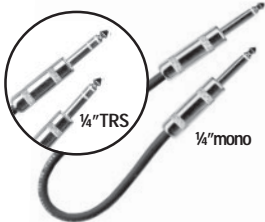

*Note:
'95xx-xx' = Black connector
'96xx-xx' = Red connector

*xx = Colour suffix. Add to end of order #.
Colours: Blk-00, Red-02, Yel-04, Grn-05, Blu-06

High performance broadcast patch cable professionally built with the finest components: **Mogami Neglex W2534** quad cable and **Neutrik NP3TB** steel connector in black ('R158 95xx-xx') or red ('R158 96xx-xx').

Vintage Longframe Cables

Radial Tweed Neutrik Broadcast Longframe

Balanced twisted pair cable features the traditional look & feel of cloth combined with a PVC inner jacket and **Neutrik** Longframe broadcast connectors for heavy broadcast use.

Radial tweed cable

Order #	Model	Length
R158 9212	RLF12V	12"
R158 9218	RLF18V	18"
R158 9224	RLF24V	24"
R158 9230	RLF30V	30"
R158 9236	RLF36V	36"
R158 9248	RLF48V	48"
R158 9260	RLF60V	60"

Available in assorted tweed patterns/colours.

Radial 1/4" ~ 1/4" Patch

Ultra-slim and flexible, this **Radial** coaxial assembly is ideal for 48 point patch bays where space is tight. Features 100% nickel connector for maximum shielding.

Radial cable - 1/4" mono