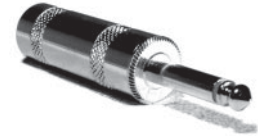

#### Dual Banana

2 pole banana connector features nickel pins and screw terminal. Maximum 13 AWG opening. Add colour suffix to order #.  
Colours: 00-Blk,02-Red, 05-Grn,09-Wht

Order # S150 0289-xx  
'xx' = colour suffix

#### Dual Banana Extra

2 pole extra duty features nickel pins & screw terminal. Maximum 11 AWG opening. Add colour suffix to order #.  
Colours: 00-Blk,02-Red, 05-Grn,09-Wht

Order # S150 0290-xx  
'xx' = colour suffix

#### 1/4" Jumbo XLR Style

Extra duty 1/4" connector features large XLR style back shell for maximum wiring space

Order # S150 0282

#### 1/4" Jumbo Heavy

Heavy duty 1/4" connector features large 'jumbo' backshell.

Order # S150 0285