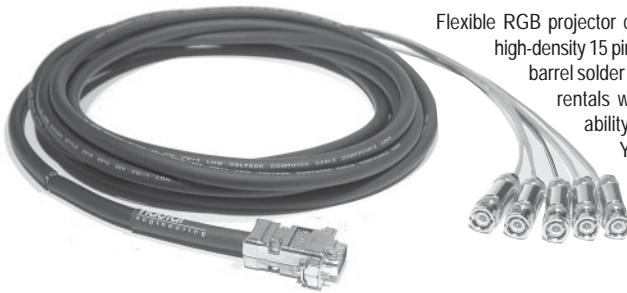

RGB HD15 ~ 5 BNC w/Solder Connector, Radial & Mogami

Flexible RGB projector cable features high-density 15 pin D-sub to long barrel solder BNC. Ideal for rentals where serviceability is important. Your choice of Radial or Mogami cable.

Radial cable Order #	Mogami cable Order #	Length
R631 0003	R632 0003	3'
R631 0006	R632 0006	6'
R631 0010	R632 0010	10'
R631 0015	R632 0015	15'
R631 0020	R632 0020	20'
R631 0030	R632 0030	30'
R631 0050	R632 0050	50'
R631 0075	R632 0075	75'

Colours: Blk-00