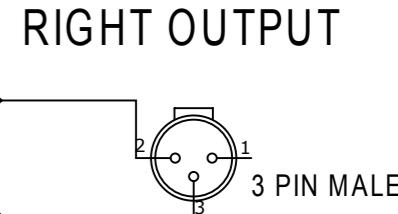

Radial SAT-2 Block Diagram

RIGHT INPUT
Female XLR and 1/4" Jacks

LEFT INPUT
Female XLR and 1/4" Jacks

RIGHT OUTPUT

3 PIN MALE

LEFT OUTPUT

3 PIN MALE