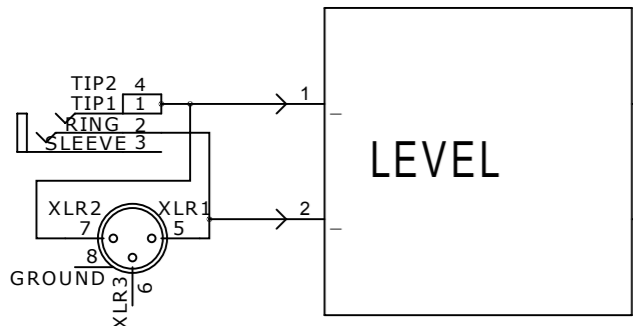

Radial SAT-2 Block Diagram

RIGHT INPUT
Female XLR and 1/4" Jacks

LEFT INPUT
Female XLR and 1/4" Jacks

RIGHT OUTPUT

3 PIN MALE

LEFT OUTPUT

3 PIN MALE