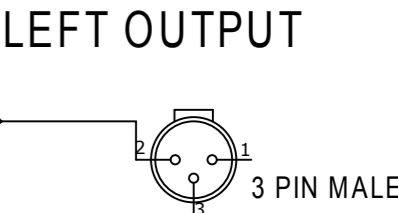

Radial SAT-2 Block Diagram

RIGHT INPUT
Female XLR and 1/4" Jacks

LEFT INPUT
Female XLR and 1/4" Jacks

RIGHT OUTPUT

3 PIN MALE

LEFT OUTPUT

3 PIN MALE