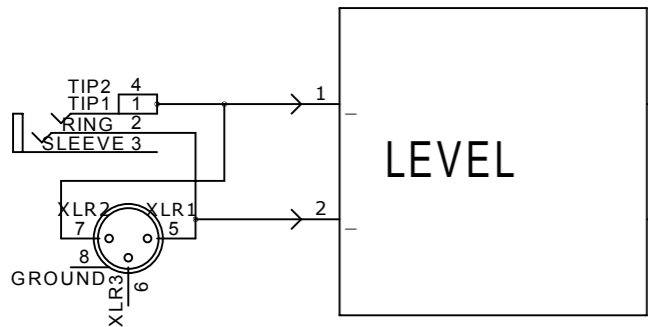

Radial SAT-2 Block Diagram

RIGHT INPUT
Female XLR and 1/4" Jacks

LEFT INPUT
Female XLR and 1/4" Jacks

RIGHT OUTPUT

3 PIN MALE

LEFT OUTPUT

3 PIN MALE